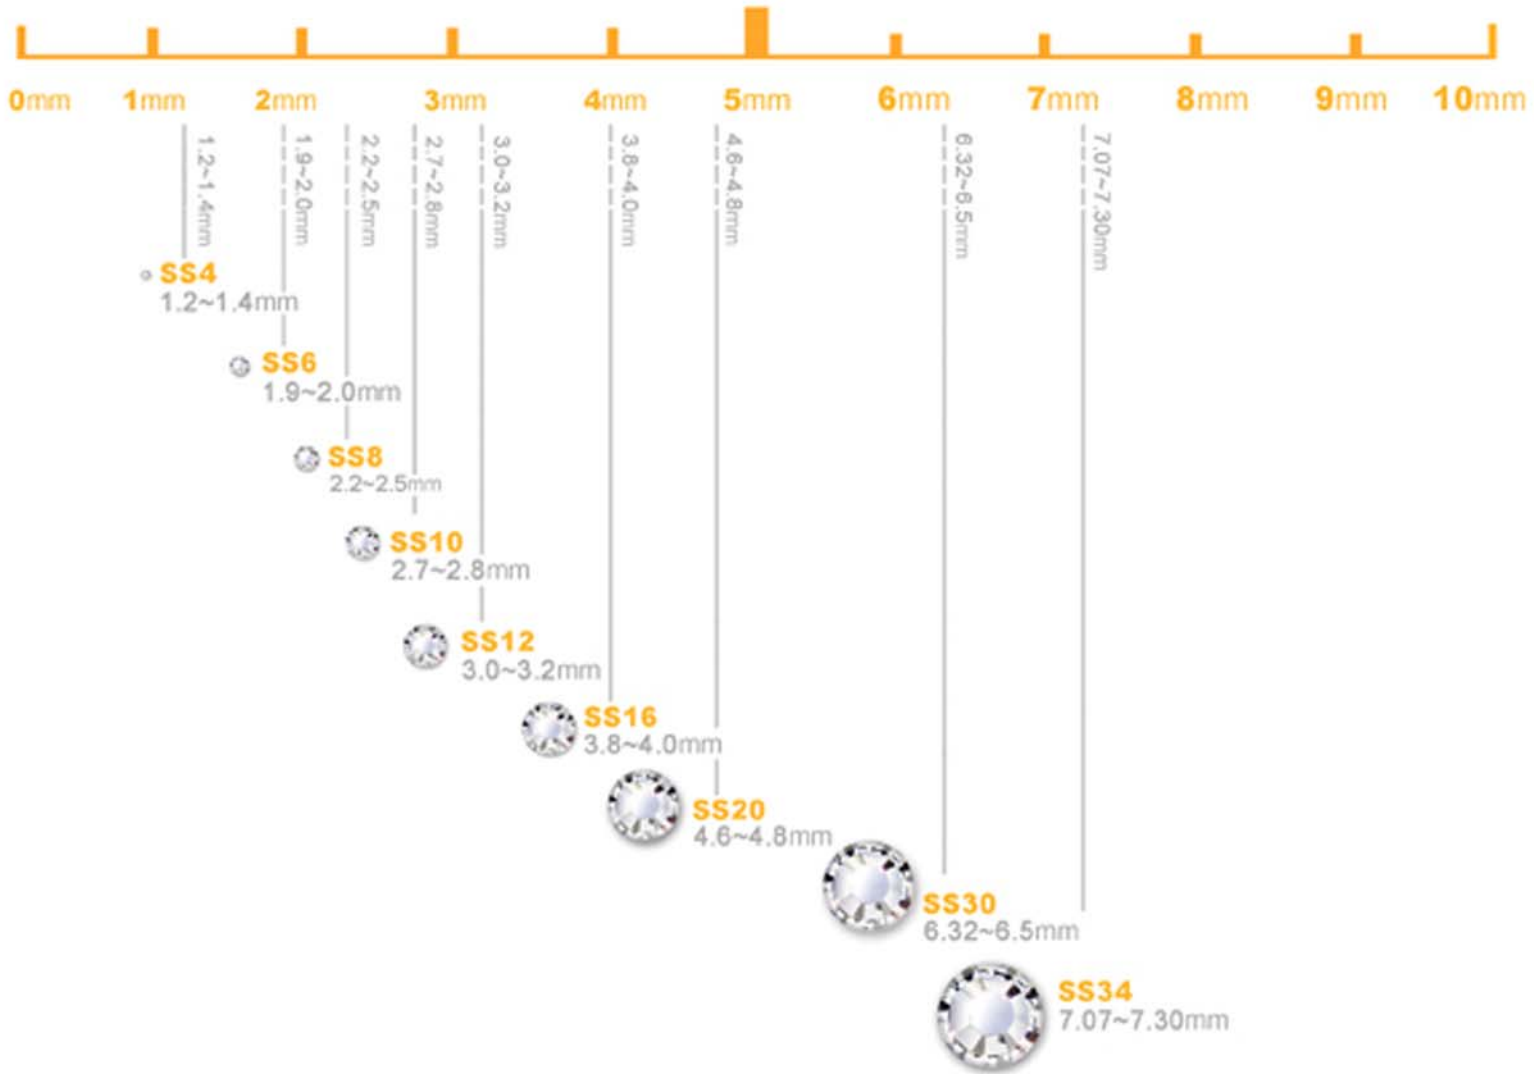

HOTFIX RHINESTONES

SS SIZE

CRYSTAL

SIAM

HYACINTH

EMERALD

AQUAMARINE

SAPPHIRE

JET

AMYTHIST

DARK PINK

LIGHT PINK

CITRINE